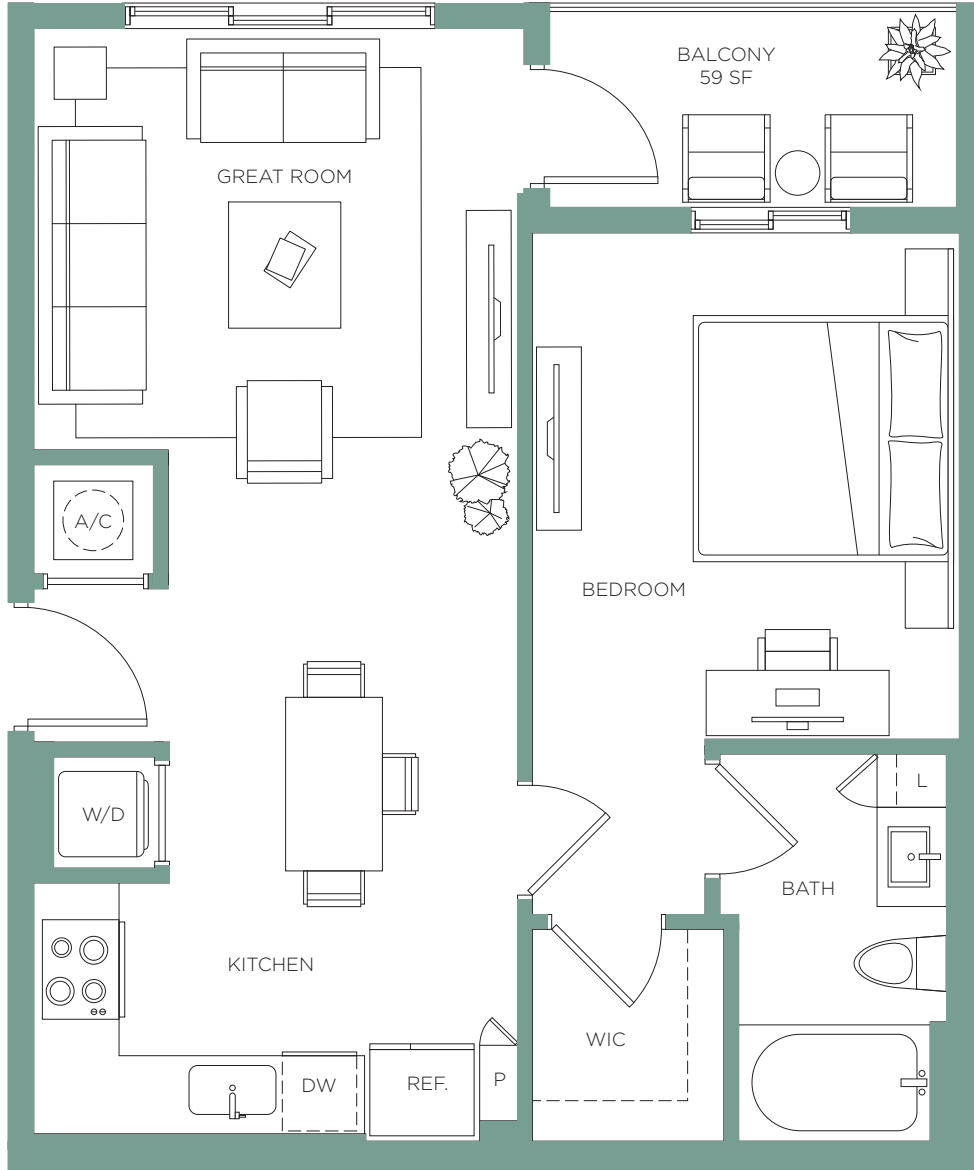

A1

1 BED / 1 BATH

# T O W N

H O L L Y W O O D

Interior 705 sf  
Exterior 59 sf

TOTAL

764 sf

LEASING OFFICE - 2000 Stirling Rd, Hollywood, FL 33020  
Call **954-994-0658** or visit **TownHollywoodApts.com**

A2

1 BED / 1 BATH

# A3.1

1 BED / 1 BATH