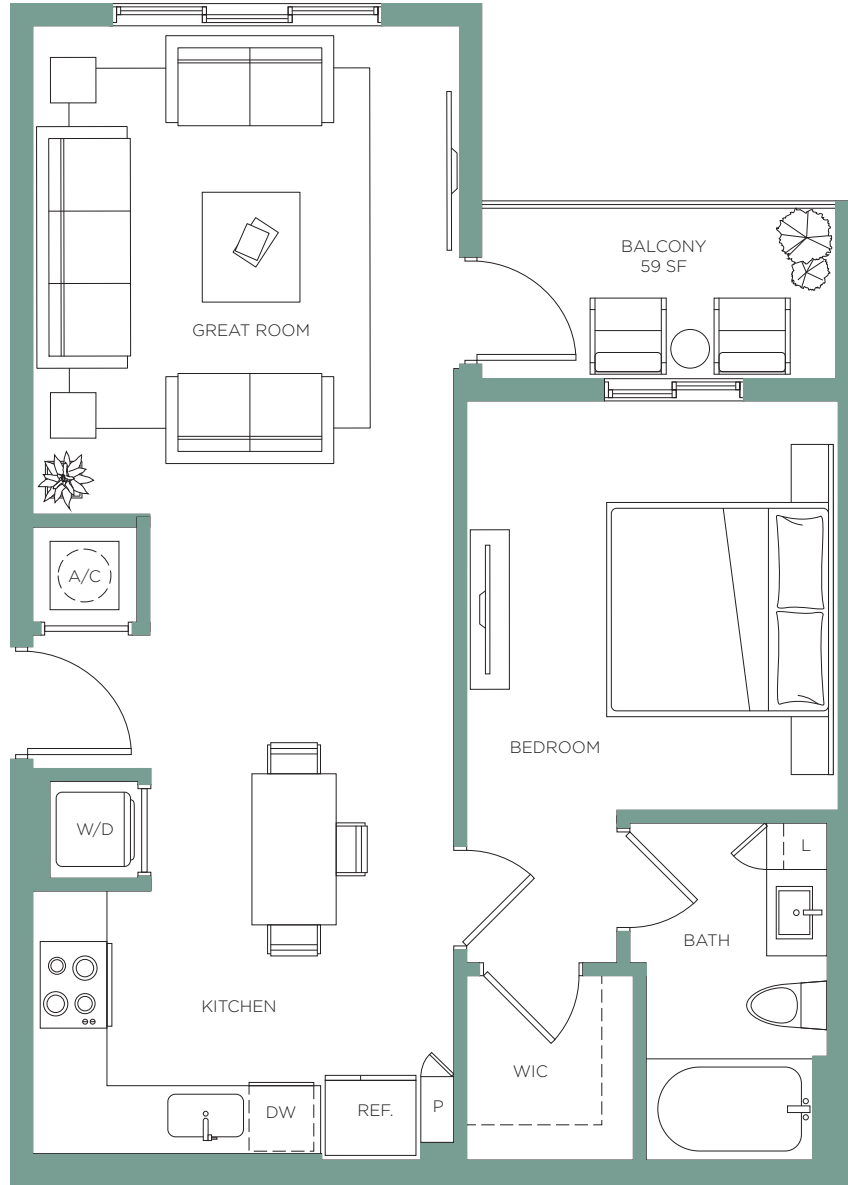

A1

1 BED / 1 BATH

# T O W N

H O L L Y W O O D

Interior 705 sf  
Exterior 59 sf

TOTAL

764 sf

LEASING OFFICE - 2000 Stirling Rd, Hollywood, FL 33020  
Call **954-994-0658** or visit **TownHollywoodApts.com**

A2

1 BED / 1 BATH

# T O W N

H O L L Y W O O D

Interior 765 sf  
Exterior 59 sf

TOTAL 824 sf

**LEASING OFFICE** - 2000 Stirling Rd, Hollywood, FL 33020  
Call **954-994-0658** or visit **TownHollywoodApts.com**

A3

1 BED / 1 BATH

# A3.1

1 BED / 1 BATH