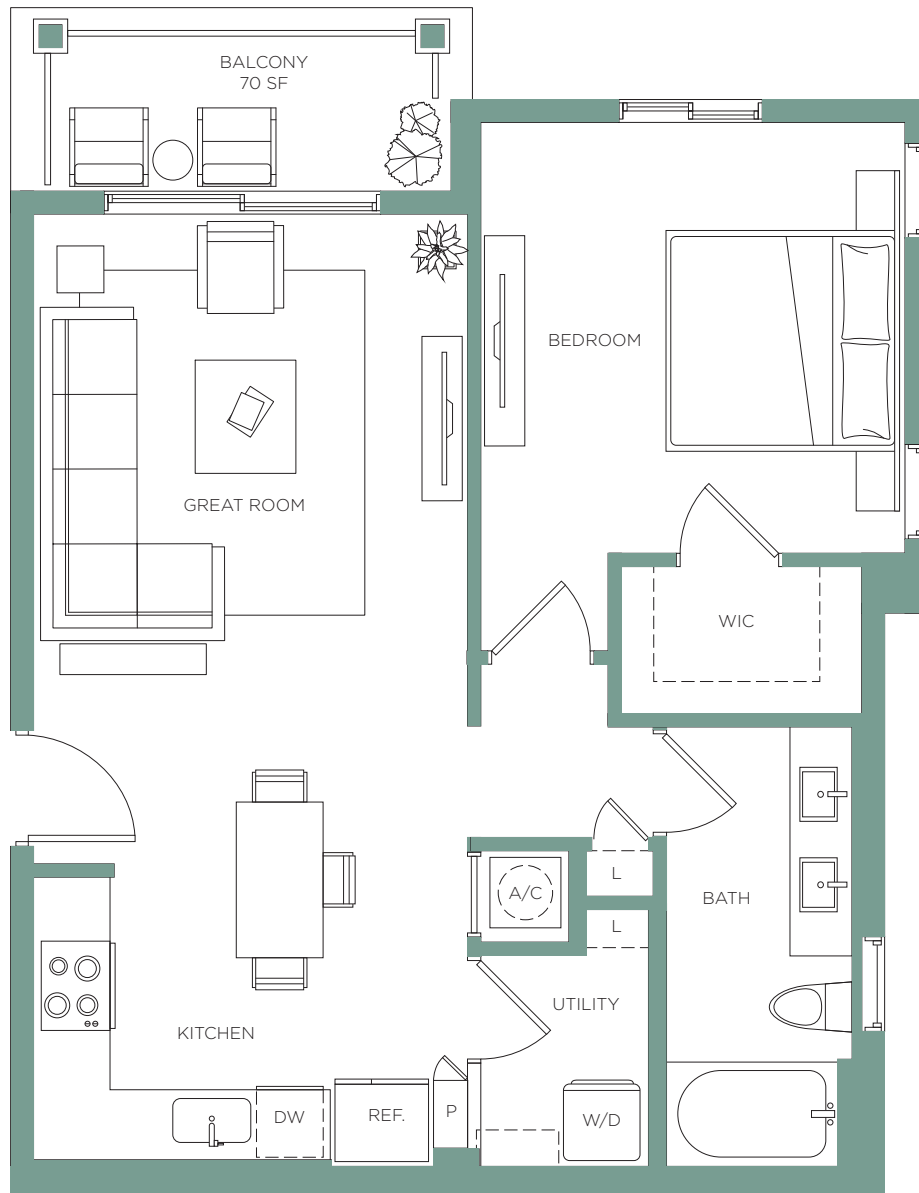

A3

1 BED / 1 BATH

T O W N
H O L L Y W O O D

Interior 793 sf
Exterior 70 sf

TOTAL 863 sf

LEASING OFFICE - 2000 Stirling Rd, Hollywood, FL 33020
Call **954-994-0658** or visit **TownHollywoodApts.com**