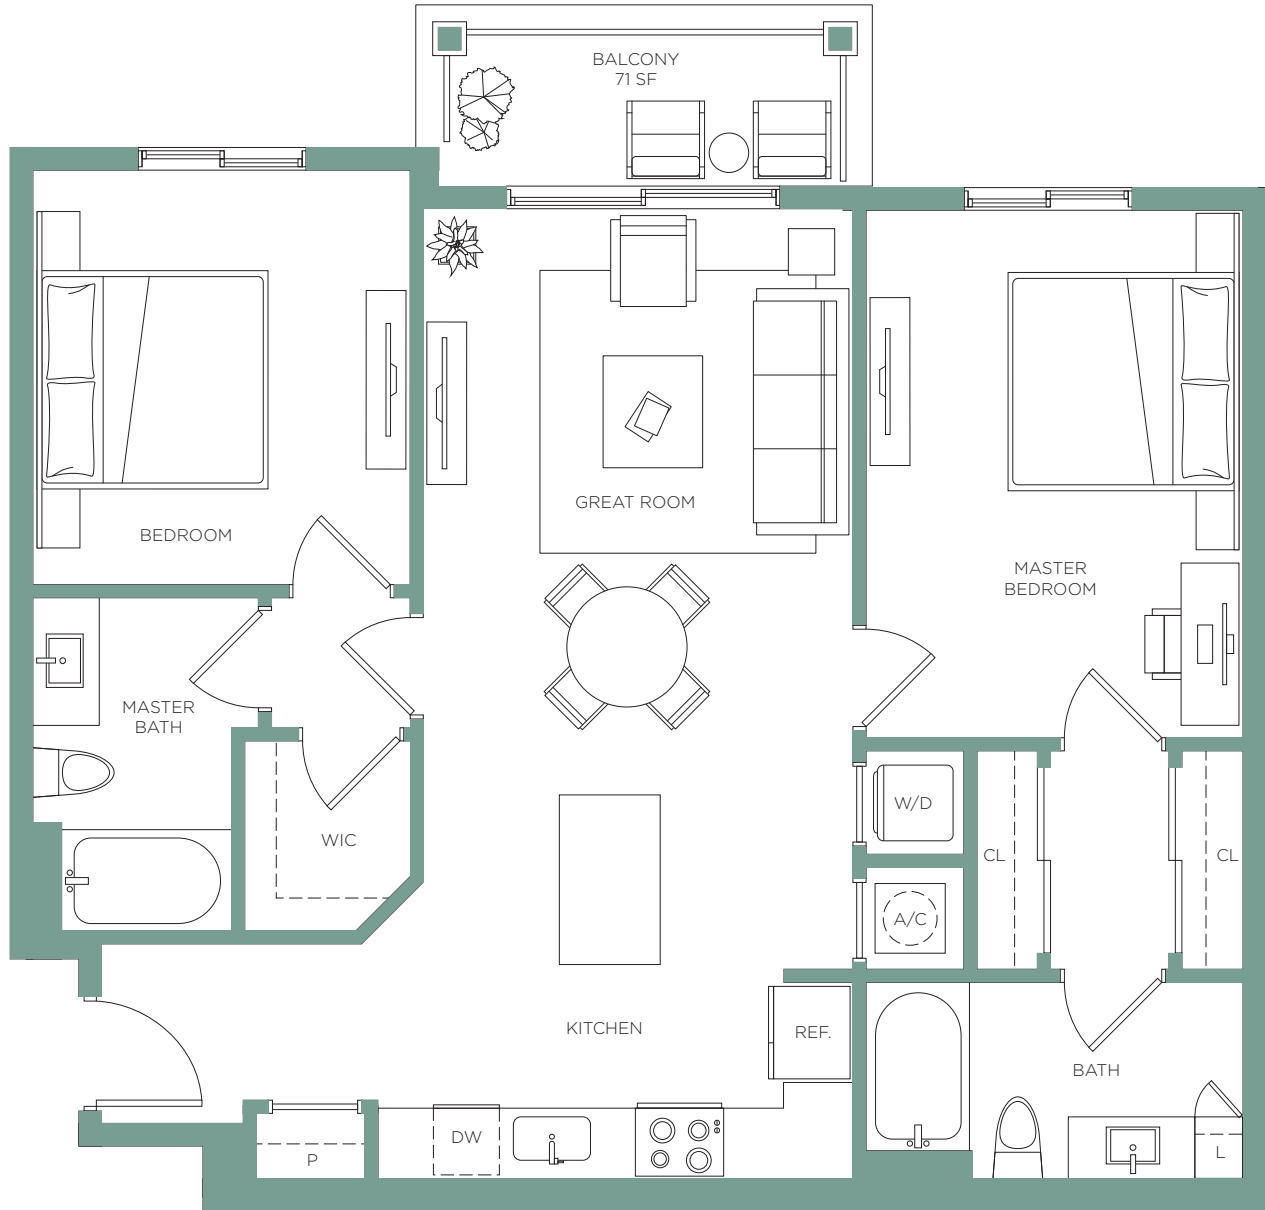

B1

2 BED / 2 BATH

T O W N

H O L L Y W O O D

Interior 1,094 sf
Exterior 71 sf

TOTAL 1,165 sf

LEASING OFFICE - 2000 Stirling Rd, Hollywood, FL 33020
Call **954-994-0658** or visit **TownHollywoodApts.com**